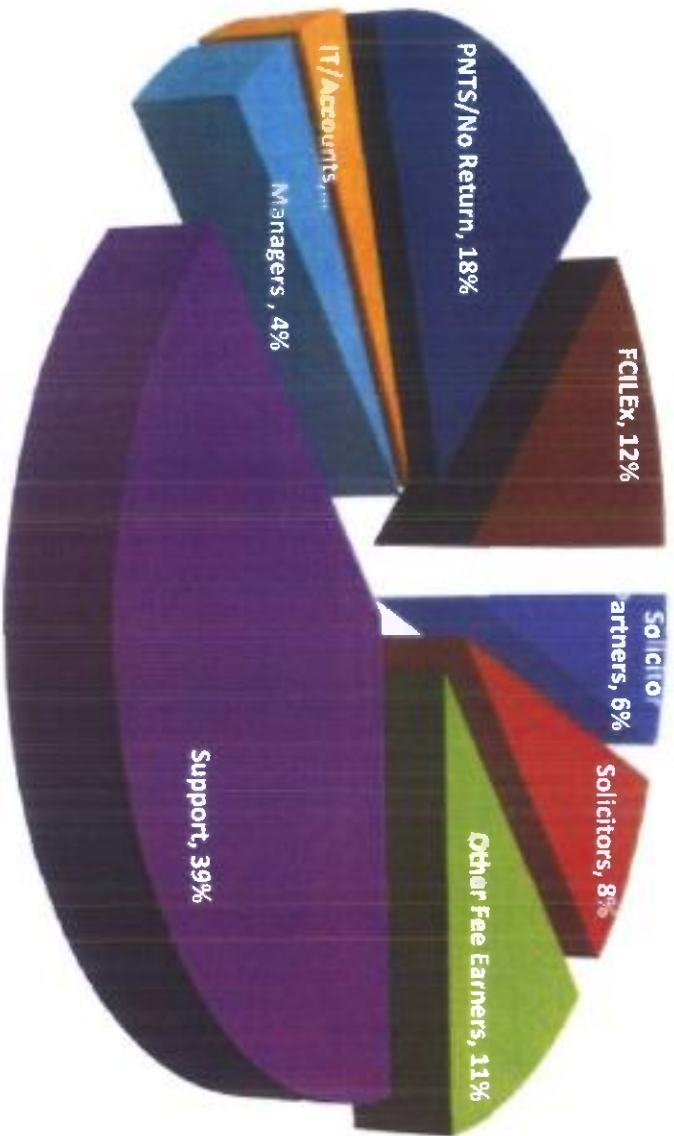

Total Staff - Updated June 2019

- Solicitor Partners
- Solicitors
- Other Fee Earners
- Support
- Managers
- IT/Accounts
- PNTS/No Return
- FCILEX

Gender - updated June 2019

- Female
- Male
- PNTS/No Return

AGE - updated June 2019

- 16-24
- 25-34
- 35-44
- 45-54
- 55-64
- 65+
- PNTS/No Return

Disability - Updated June 2019

- Disability
- PNTS
- No Disability