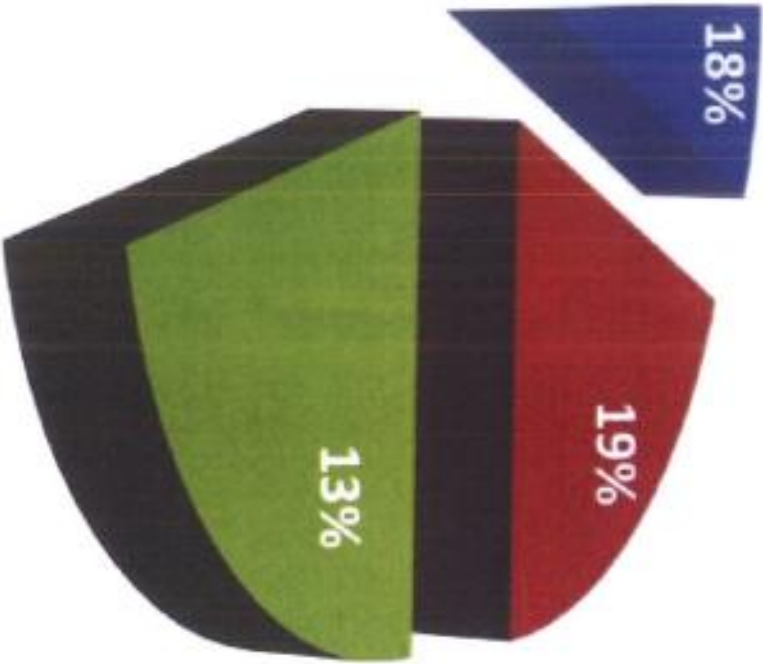

Total Staff - Updated June 2019

- Solicitor Partners
- Solicitors
- Other Fee Earners
- Support
- Managers
- IT/Accounts
- PNTS/No Return
- FCILEX

Gender - updated June 2019

- Female
- Male
- PNTS/No Return

AGE - updated June 2019

- 16-24
- 25-34
- 35-44
- 45-54
- 55-64
- 65+
- PNTS/No Return

Disability - Updated June 2019

- Disability
- PNTS
- No Disability